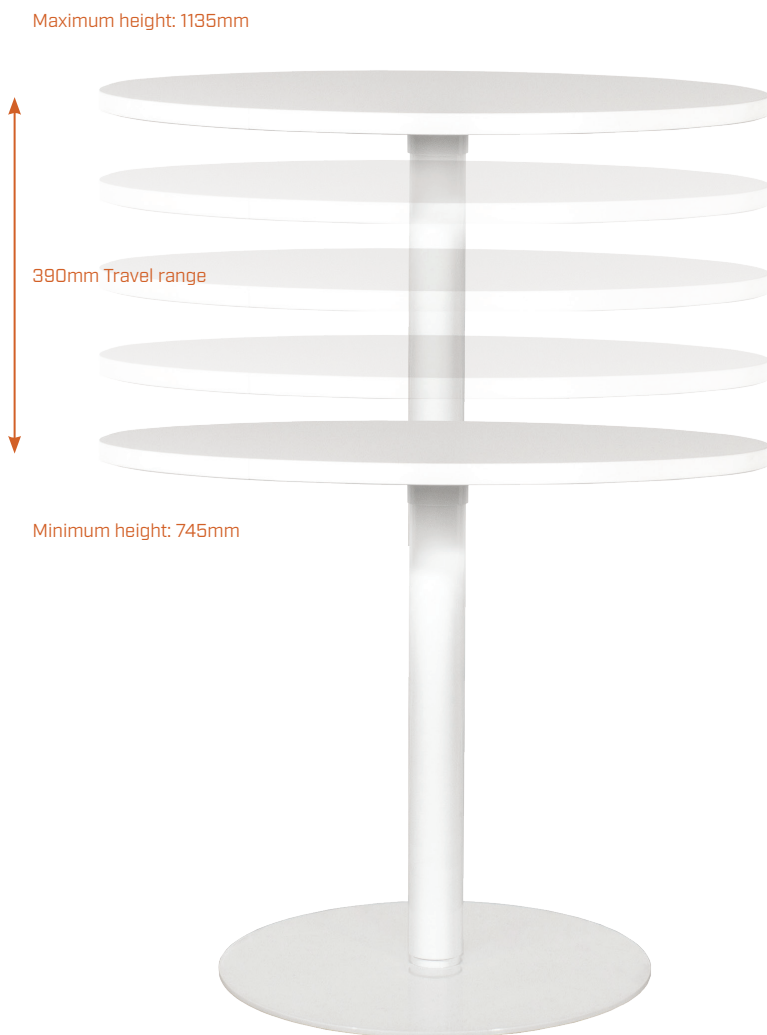

# GAS LIFT TABLE

## FEATURES

- White & Black powdercoat available
- Gas height adjustable via finger pull lever
- 600mm diameter disc base
- Round or square top available
- Maximum 50kg weight rating
- 5 Year warranty

## SPECIFICATIONS

Minimum height: 745mm

Maximum height: 1135mm

Minimum Top diameter: 600mm

Maximum Top diameter: 1200mm

Minimum Square Top: 600x600mm

Maximum Square Top: 1000x1000mm

Gas height adjustable.