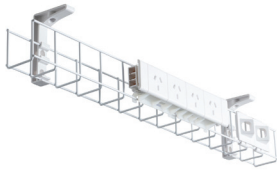

CABLE MANAGEMENT

1 OR 2 TIER CABLE BASKET

- Silver, White or Black
- 58mmH x 50mmW channels
- 650mm, 950mm, 1250mm, 1550mm, 1750mm & 2050mm lengths available

FEATURES: CABLE BASKETS

- GPO's & Data plates can be mounted to the face of each wire channel

CHANNEL CABLE BASKET

- Silver, White or Black
- 58mmH x 50mmW channels
- 650mm, 950mm, 1250mm, 1550mm, 1750mm & 2050mm lengths available

CABLE CLIPS

- White colour
- Single half clip: 135mm
- Double clip: 165mm & 240mm