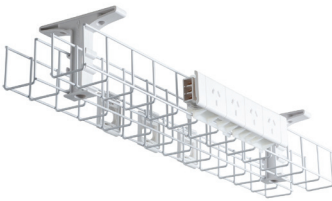

CABLE MANAGEMENT

1 OR 2 TIER CABLE BASKET

- Silver, White or Black
- 58mmH x 50mmW channels
- 650mm, 950mm, 1250mm, 1550mm, 1750mm & 2050mm lengths available

FEATURES: CABLE BASKETS

- GPO's & Data plates can be mounted to the face of each wire channel

CHANNEL CABLE BASKET

- Silver, White or Black
- 58mmH x 50mmW channels
- 650mm, 950mm, 1250mm, 1550mm, 1750mm & 2050mm lengths available

CABLE CLIPS

- White colour
- Single half clip: 135mm
- Double clip: 165mm & 240mm