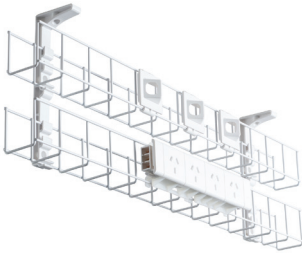

CABLE MANAGEMENT

1 OR 2 TIER CABLE BASKET

- Silver, White or Black
- 58mmH x 50mmW channels
- 650mm, 950mm, 1250mm, 1550mm, 1750mm & 2050mm lengths available

FEATURES: CABLE BASKETS

- GPO's & Data plates can be mounted to the face of each wire channel

CHANNEL CABLE BASKET

- Silver, White or Black
- 58mmH x 50mmW channels
- 650mm, 950mm, 1250mm, 1550mm, 1750mm & 2050mm lengths available

CABLE CLIPS

- White colour
- Single half clip: 135mm
- Double clip: 165mm & 240mm