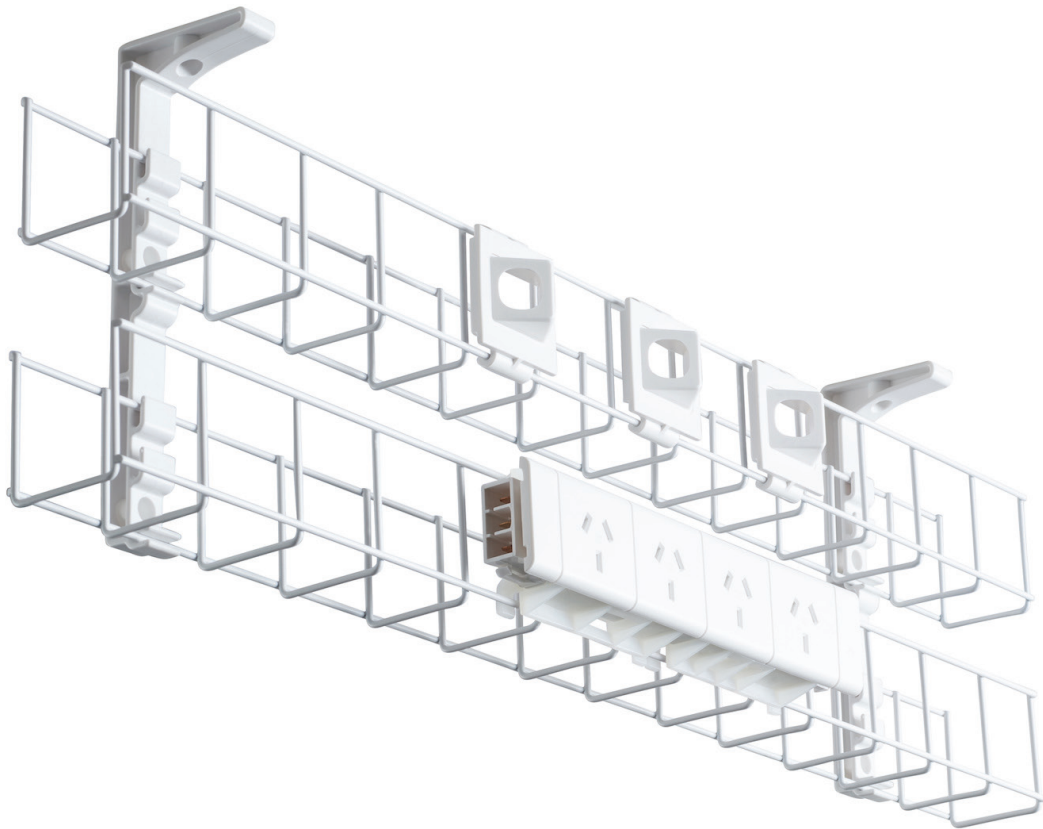

CABLE MANAGEMENT

1 OR 2 TIER CABLE BASKET

- Silver, White or Black
- 58mmH x 50mmW channels
- 650mm, 950mm, 1250mm, 1550mm, 1750mm & 2050mm lengths available

FEATURES: CABLE BASKETS

- GPO's & Data plates can be mounted to the face of each wire channel

CHANNEL CABLE BASKET

- Silver, White or Black
- 58mmH x 50mmW channels
- 650mm, 950mm, 1250mm, 1550mm, 1750mm & 2050mm lengths available

CABLE CLIPS

- White colour
- Single half clip: 135mm
- Double clip: 165mm & 240mm