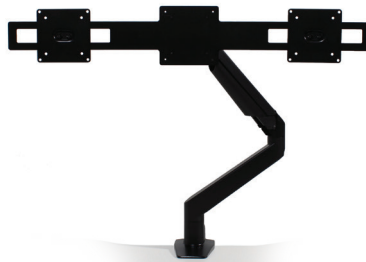

GAS MONITOR ARMS

Single Arm

Dual Arms

Pivot Crossbar
Vesa mounts allow for the monitors to pivot inwards & slide horizontal

Standard Crossbar
Vesa mounts allow for the monitors to pivot inwards & slide horizontal

Laptop Tray 210H x 240W

Product dimensions

FEATURES

- Black or White Powdercoat
- Up and down vertical adjustment
- Tilt range of 75° to -45°
- 360° Monitor rotation
- 90° Pivot
- 180° Lock
- Quick release Vesa plate for easy monitor installation
- Suitable for up to 30 inch monitors
- Each arm is suitable for 2-10kg weight rating
- Both clamp-on & bolt-on fittings provided
- Gas height adjustment with tension adjustment for monitor weight variance
- Easy to install above desk via allen key
- Cable management
- 5 Year warranty

SPECIFICATIONS

Vesa Plate: 75x75mm & 100x100mm monitor fittings

Worktops: Suitable for 10-50mm

Option for 9-21kg rating per Monitor Arm or Custom colour for volume only