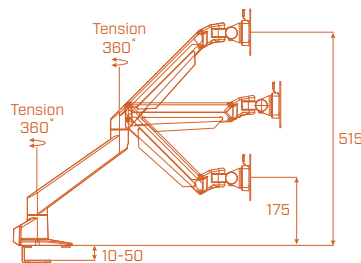

GAS MONITOR ARMS

Single Arm

Dual Arms

Pivot Crossbar
Vesa mounts allow for the monitors to pivot inwards & slide horizontal

Standard Crossbar
Vesa mounts allow for the monitors to pivot inwards & slide horizontal

Laptop Tray 210H x 240W

Product dimensions

FEATURES

- Black or White Powdercoat
- Up and down vertical adjustment
- Tilt range of 75° to -45°
- 360° Monitor rotation
- 90° Pivot
- 180° Lock
- Quick release Vesa plate for easy monitor installation
- Suitable for up to 30 inch monitors
- Each arm is suitable for 2-10kg weight rating
- Both clamp-on & bolt-on fittings provided
- Gas height adjustment with tension adjustment for monitor weight variance
- Easy to install above desk via allen key
- Cable management
- 5 Year warranty

SPECIFICATIONS

Vesa Plate: 75x75mm & 100x100mm monitor fittings

Worktops: Suitable for 10-50mm

Option for 9-21kg rating per Monitor Arm or Custom colour for volume only